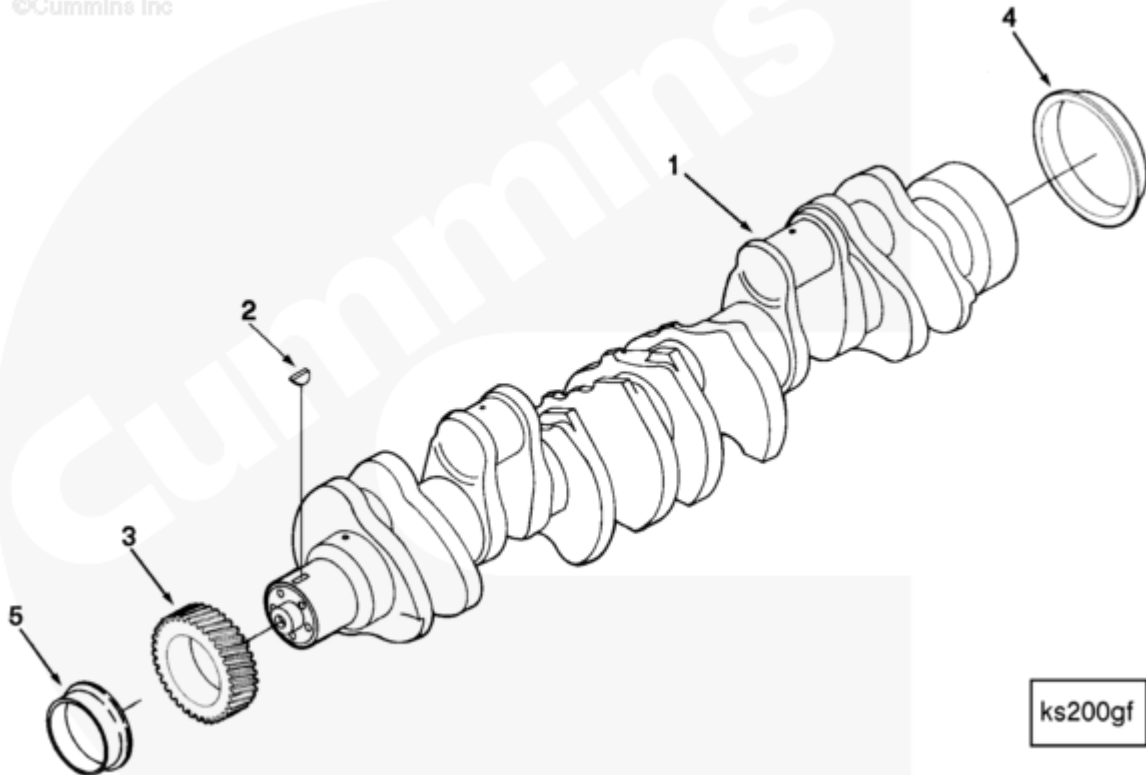

## Parts Catalog - Option Detail

Electronic Parts Catalog - Option Detail				
Option	Group	Graphic	Film Card	Date
BB2762-01	01.02	ks200gf	II	23-DEC-03
<b>Engines</b>	ISM CM570, ISM CM570/870, ISM CM875, ISM CM876, ISM CM876 E, ISM11 CM876 M103, ISM11 CM876 SN, M11 CELECT, M11 CELECT PLUS, M11 MECHANICAL, QSM11 CM570, QSM11 CM876			

©Cummins Inc

[SMALL](#) | [MEDIUM](#) | [LARGE](#)

Cart	Ref No	Part Number	Part Description	Required	Remarks
<a href="#">View My Cart</a>					
		<a href="#">BB2762-01</a>	Crankshaft		
					Crankshaft
	1	<a href="#">3073707</a>	Engine Crankshaft	1	
<input type="checkbox"/>	2	<a href="#">S 300</a>	Plain Woodruff Key	1	
<input type="checkbox"/>	3	<a href="#">3084445</a>	Crankshaft Gear	1	

<input type="checkbox"/>	4	<a href="#">4024777</a>	Oil Seal Kit	1	Crankshaft (Rear)-Dry Clutch
<input type="checkbox"/>	4	<a href="#">4024778</a>	Oil Seal Kit	1	Only in Wet Clutch with Wear
<input type="checkbox"/>	5	<a href="#">3820918</a>	Wear Sleeve	1	Front